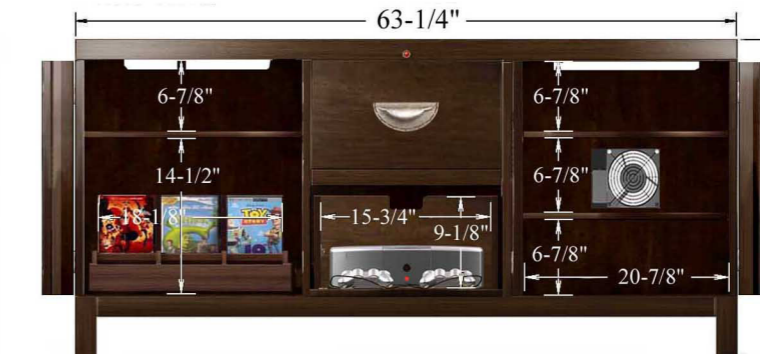

### TV MOUNTING BRACKET FEATURES:

- \* Full motion allows tilt & swivel 7 degrees forward and 7 degrees back, 30 degrees left and 30 degree right.
- \* Its extruded aluminum and solid heavy-gauge steel construction offer a sleek, high-tech look while providing strength and durability.
- \* VESA compliant mounting pattern fits virtually any 32 to 60 inch LCD or plasma TV up to 150 lbs.

### CABINET FEATURES:

- \* Solid wood
- \* Ships fully assembled
- \* Built in infrared ("IR") allows you to operate your equipment from behind closed doors
- \* Built in thermostatically controlled fan (on at 105 degrees / off at 95 degrees)
- \* Ventilated adjustable shelving & ventilated back panels
- \* Gaming drawer
- \* Built in DVD/CD storage tray mounted to heavy duty metal drawer slides

PERSPECTIVE (SHOWN IN BLACK FINISH)

PERSPECTIVE (SHOWN IN BROWN FINISH)

REAR VIEW (Shown with TV mount)

REAR VIEW

TOP VIEW

FRONT VIEW(Closed)

FRONT VIEW(Open)

SIDE VIEW(door section)