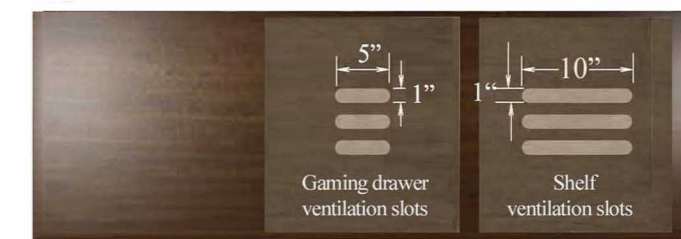

### TV MOUNTING BRACKET FEATURES:

- \* Full motion allows tilt & swivel 7 degrees forward and 7 degrees back, 30 degrees left and 30 degree right.
- \* Its extruded aluminum and solid heavy-gauge steel construction offer a sleek, high-tech look while providing strength and durability.
- \* VESA compliant mounting pattern fits virtually any 32 to 60 inch LCD or plasma TV up to 150 lbs.

PERSPECTIVE (SHOWN IN BLACK FINISH)

PERSPECTIVE (SHOWN IN BROWN FINISH)

REAR VIEW (Shown with TV mount)

REAR VIEW

TOP VIEW

FRONT VIEW(Closed)

FRONT VIEW(Open)

SIDE VIEW(door section)