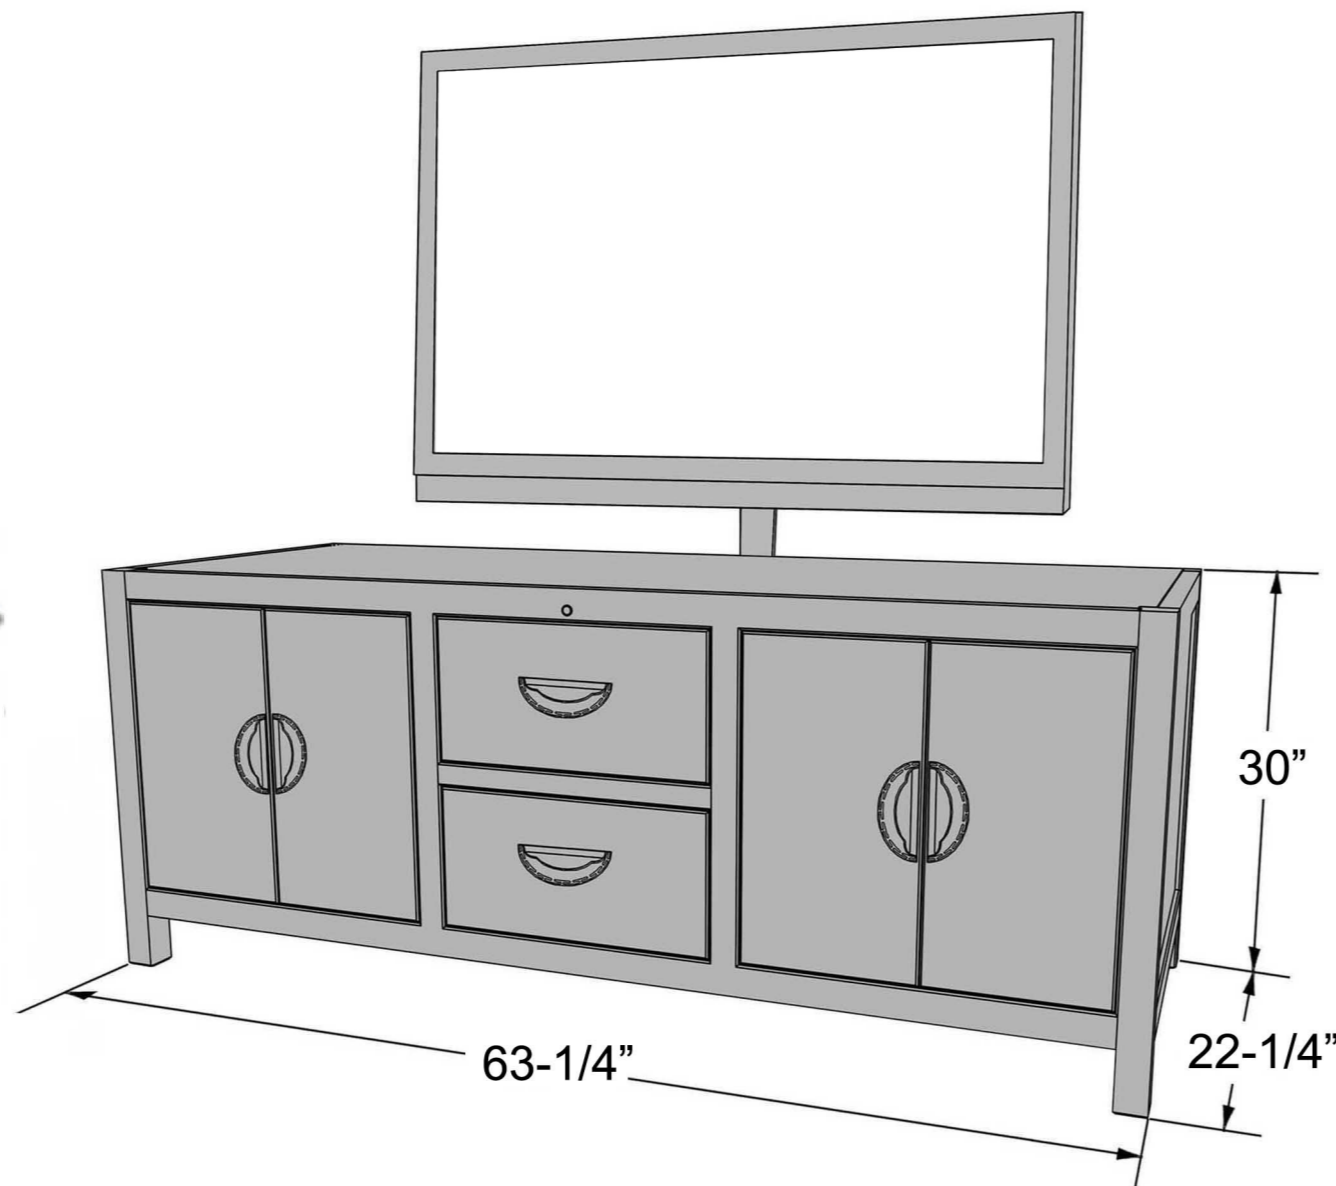

## HDTV (GAMING) CONSOLE

### TV MOUNTING BRACKET FEATURES:

- \* Full motion allows tilt & swivel 7 degrees forward and 7 degrees back, 30 degrees left and 30 degree right.
- \* Its extruded aluminum and solid heavy-gauge steel construction offer a sleek, high-tech look while providing strength and durability.
- \* VESA compliant mounting pattern fits virtually any 32 to 60 inch LCD or plasma TV up to 150 lbs.

### CABINET FEATURES:

- \* Solid wood
- \* Ships fully assembled
- \* Built in infrared ("IR") allows you to operate your equipment from behind closed doors
- \* Built in thermostatically controlled fan (on at 105 degrees / off at 95 degrees)
- \* Ventilated adjustable shelving & ventilated back panels
- \* Gaming drawer
- \* Built in DVD/CD storage tray mounted to heavy duty metal drawer slides

PERSPECTIVE (SHOWN IN BLACK FINISH)

PERSPECTIVE (SHOWN IN BROWN FINISH)

REAR VIEW (Shown with TV mount)

REAR VIEW

TOP VIEW

FRONT VIEW(Closed)

FRONT VIEW(Open)

SIDE VIEW(door section)