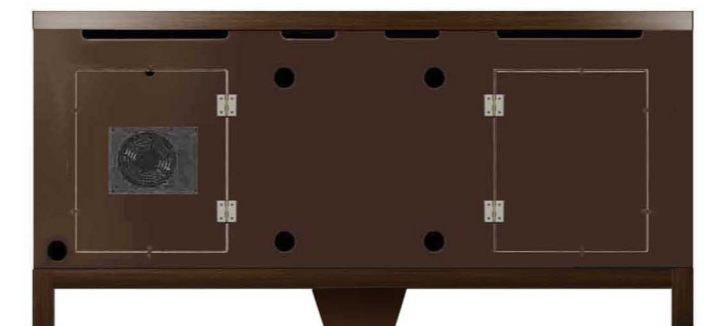

### TV MOUNTING BRACKET FEATURES:

- \* Full motion allows tilt & swivel 7 degrees forward and 7 degrees back, 30 degrees left and 30 degree right.
- \* Its extruded aluminum and solid heavy-gauge steel construction offer a sleek, high-tech look while providing strength and durability.
- \* VESA compliant mounting pattern fits virtually any 32 to 60 inch LCD or plasma TV up to 150 lbs.

### CABINET FEATURES:

- \* Solid wood
- \* Ships fully assembled
- \* Built in infrared ("IR") allows you to operate your equipment from behind closed doors
- \* Built in thermostatically controlled fan (on at 105 degrees / off at 95 degrees)
- \* Ventilated adjustable shelving & ventilated back panels
- \* Gaming drawer
- \* Built in DVD/CD storage tray mounted to heavy duty metal drawer slides

PERSPECTIVE (SHOWN IN BLACK FINISH)

PERSPECTIVE (SHOWN IN BROWN FINISH)

REAR VIEW (Shown with TV mount)

REAR VIEW

TOP VIEW

FRONT VIEW(Closed)

FRONT VIEW(Open)

SIDE VIEW(door section)